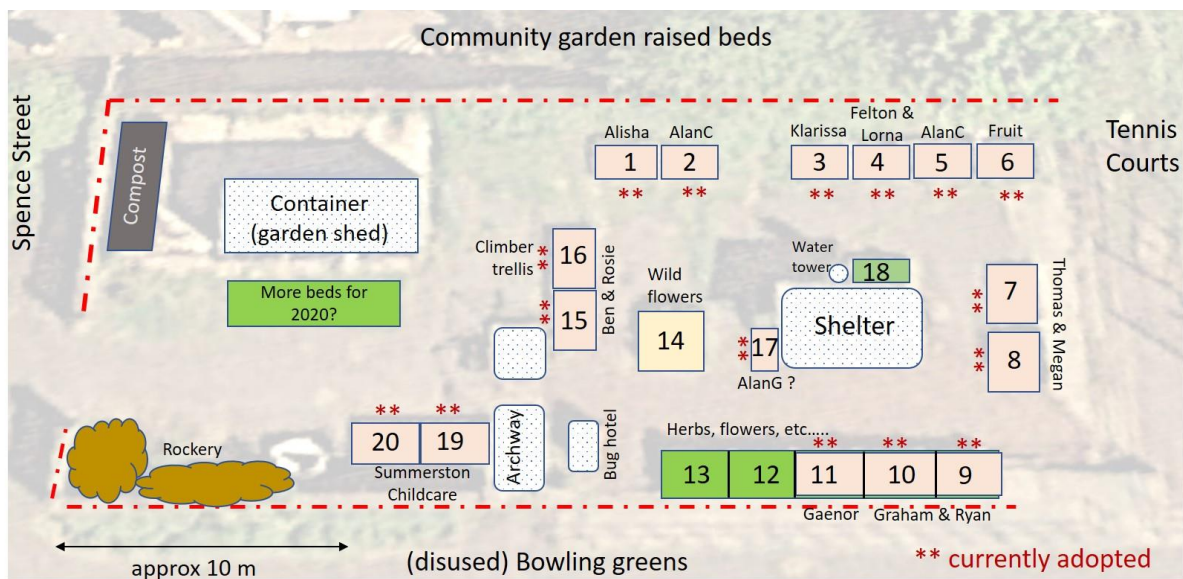

FOMP Community Garden – Green Flag Award - Site plan

Growing space outlined in red

Raised bed allocation ("Adopt-a-Bed"): 2019 season